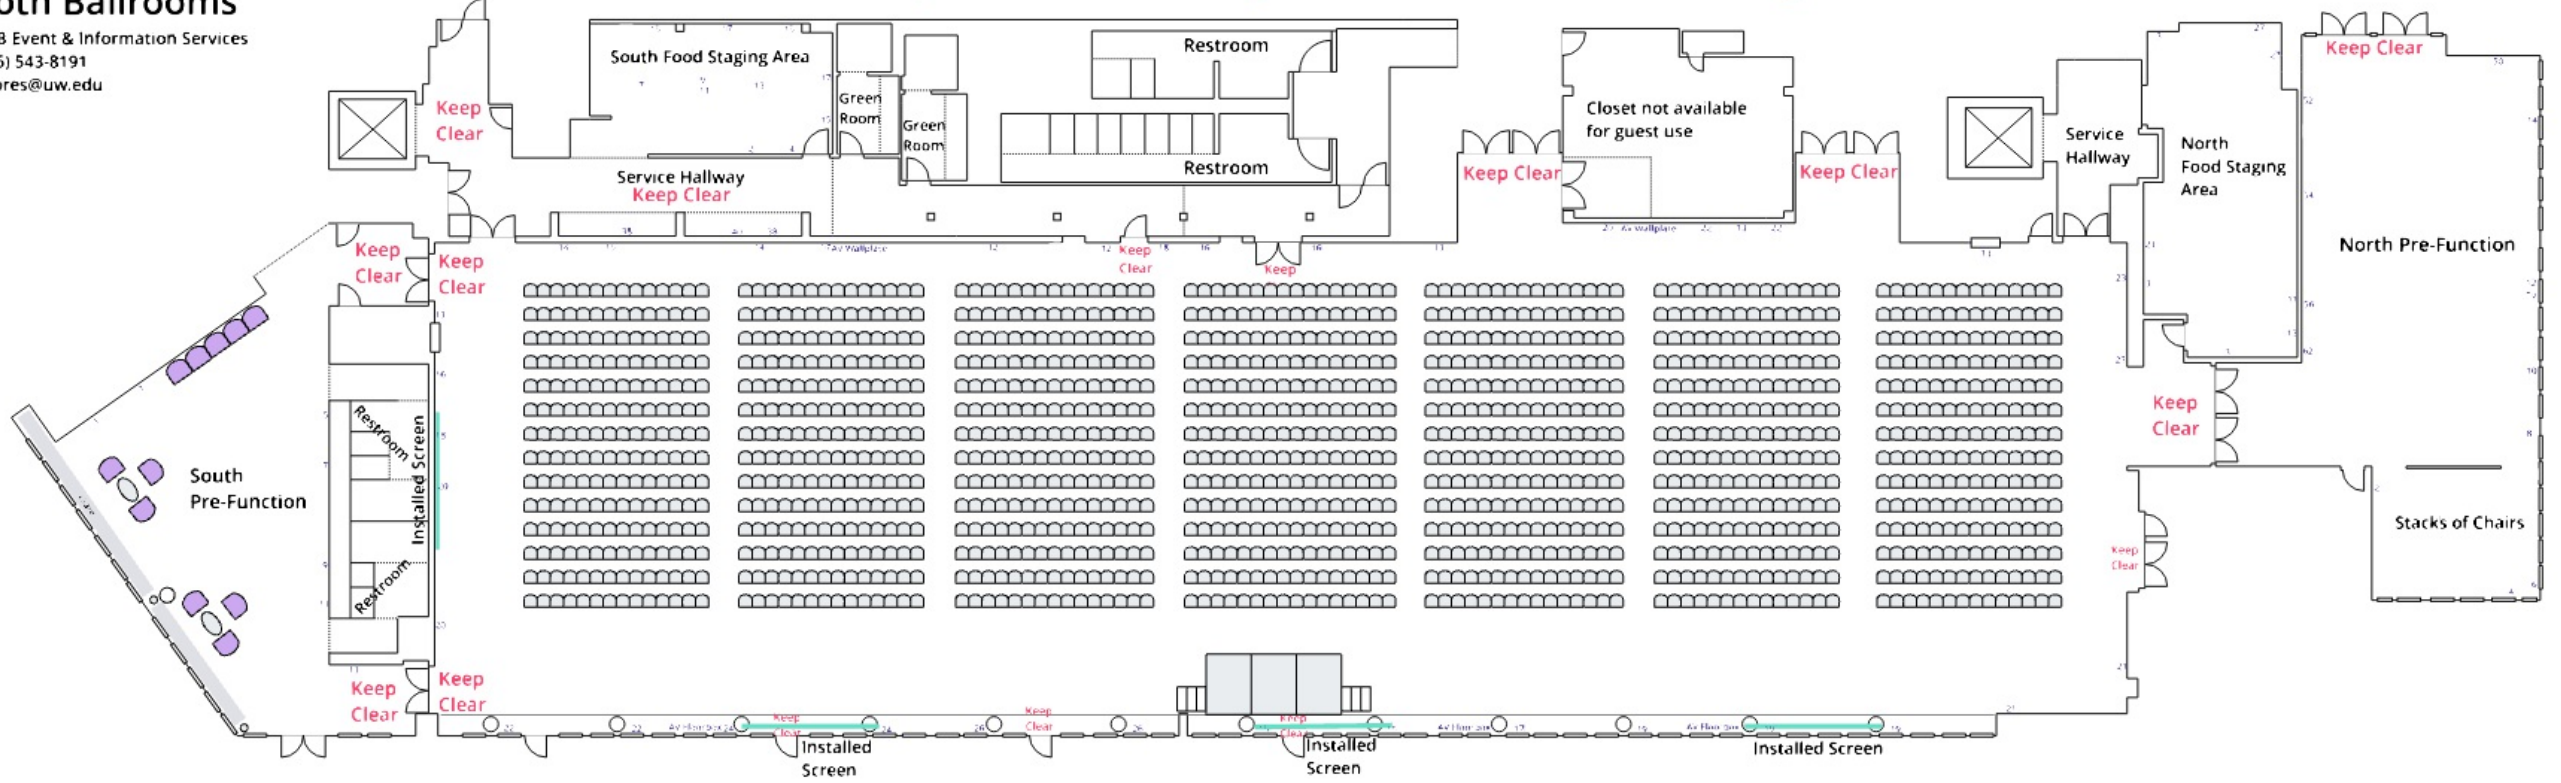

Both Ballrooms

HUB Event & Information Services
(206) 543-8191
hubres@uw.edu

Set not possible without removing chairs from other rooms in the building.

20 Feet