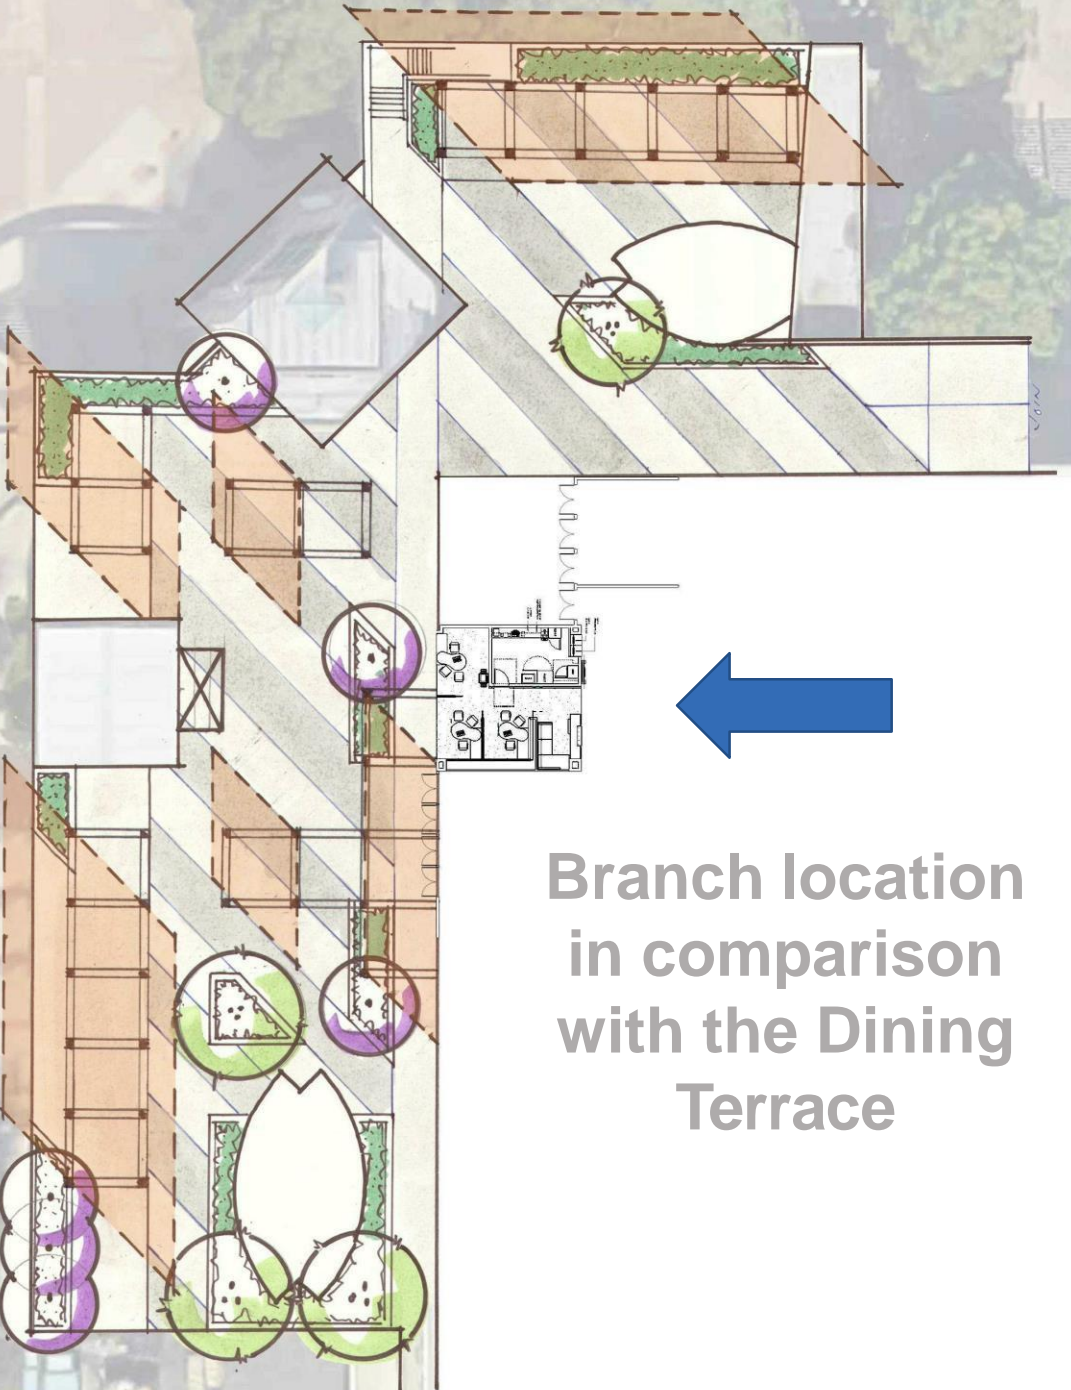

Wescom Student Terrace

Branch location
in comparison
with the Dining
Terrace