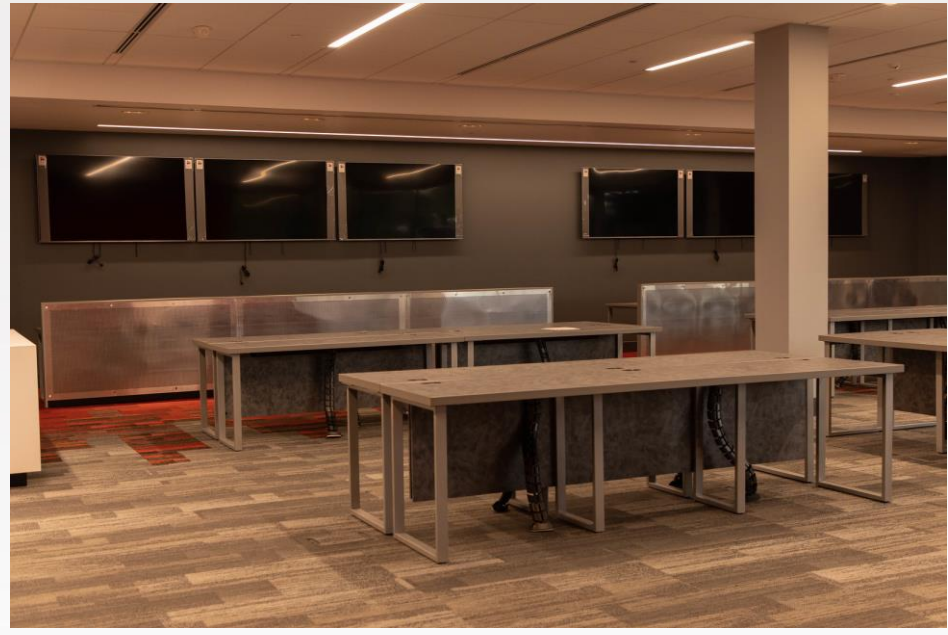

ESPORTS CENTER
Rutgers University