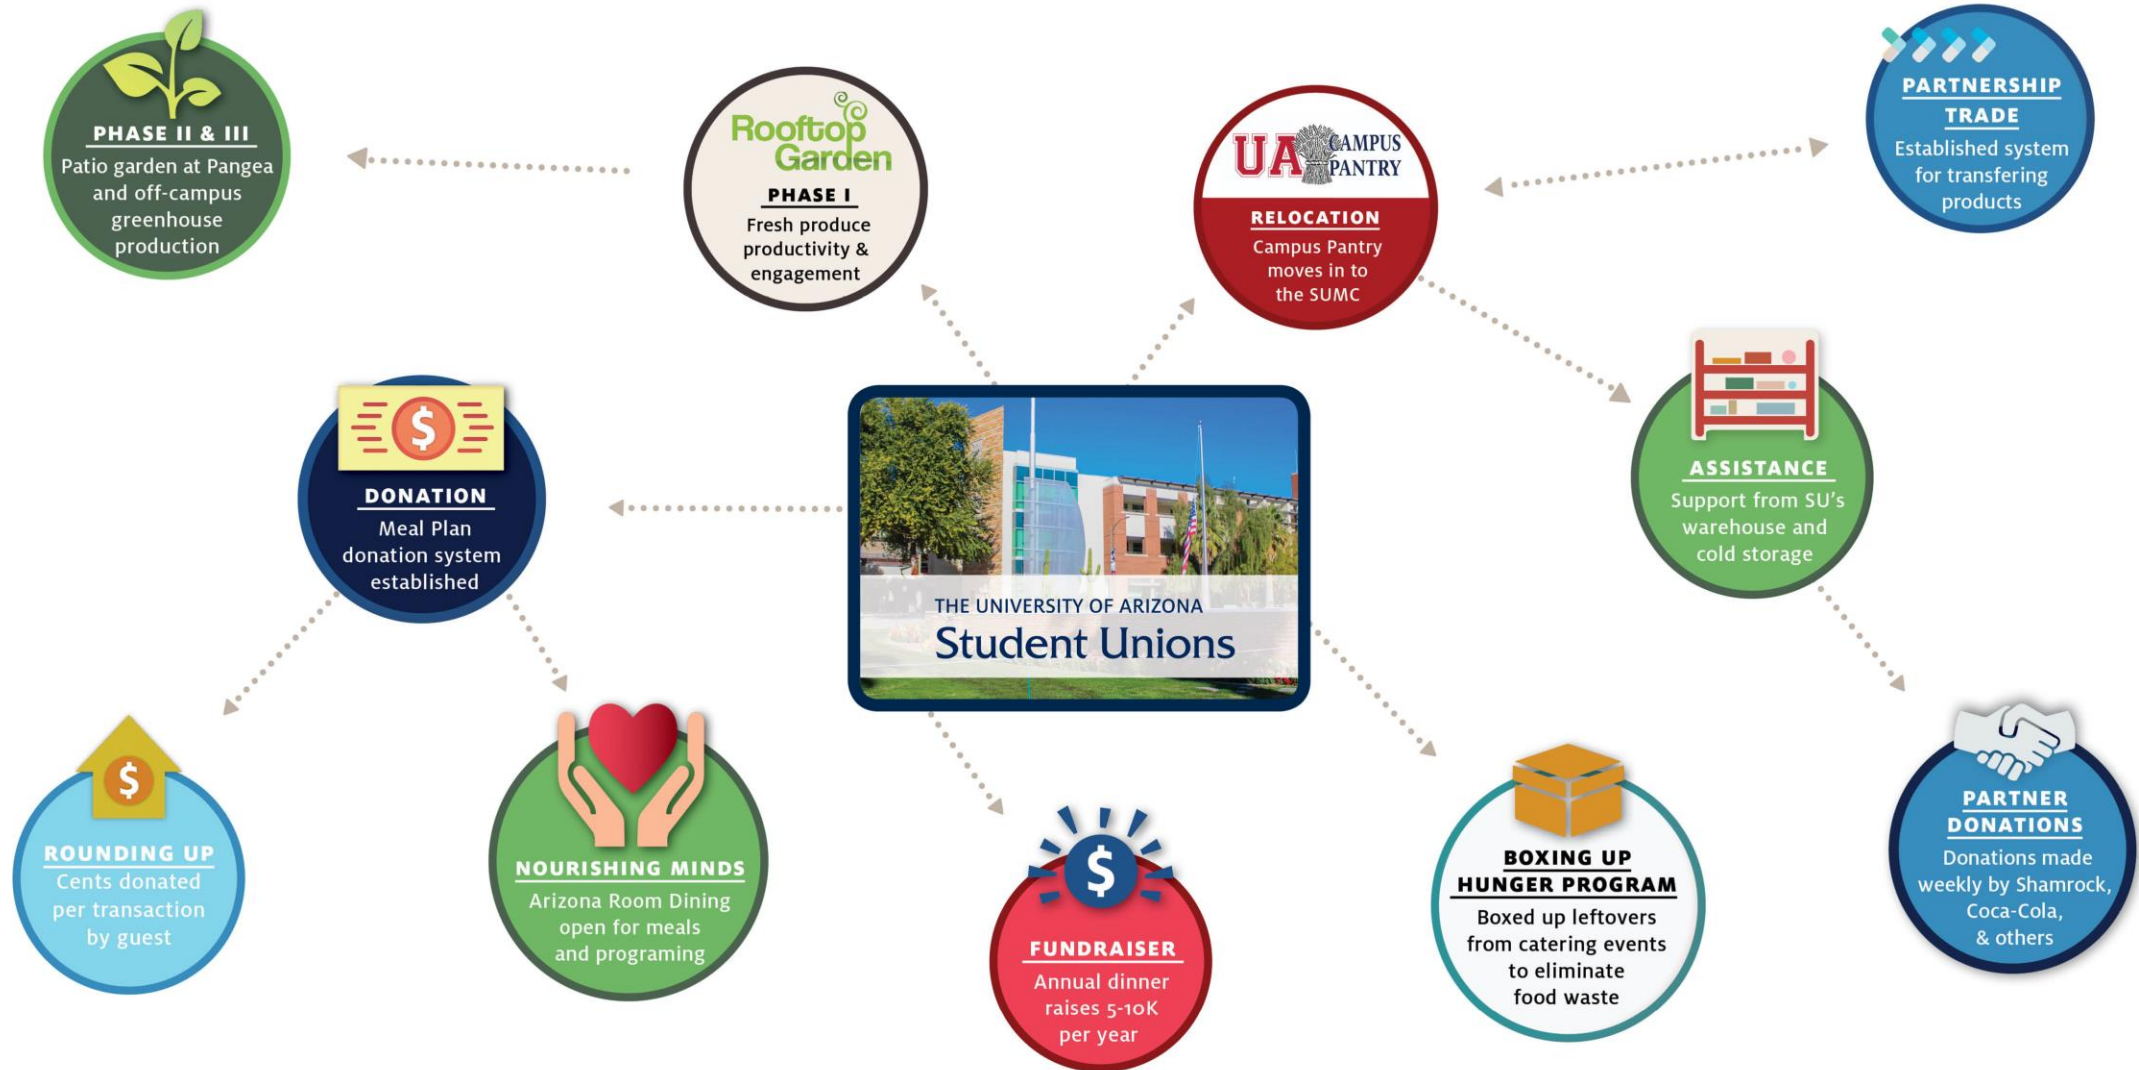

Elizabeth Warren (D-MA) speaks during an event at the IMU River Amphitheater

(photo: Joseph Cress – IC Press Citizen)

Oklahoma State University Student Union

Annual Summer on the Plaza outdoor community program.

Oregon State University
Memorial Union

UNION DIRECTORS
CONFERENCE 2020

PAC-12 | BIG TEN | BIG 12

Welcome to the EMU!

University of Michigan Union:
IdeaHub Student Organization Movement Studio

University of Texas: Newly renovated patio space at the William C. Powers, Jr. Student Activity Center

ISU Memorial Union- 2018

FIGHTING FOOD INSECURITY

PROGRAMS AND EFFORTS

Wisconsin Union
Experiences for a lifetime

Tong Family Marina

 **UNION DIRECTORS**
CONFERENCE 2020
PAC-12 | BIG TEN | BIG 12

**Chinook Student Center – Opened Spring 2017
Washington State University**